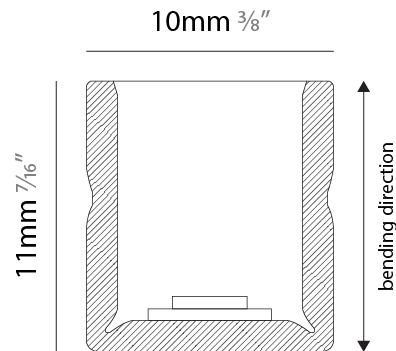

GENERAL

Series: Flexlite _____
Subseries: Flexlite Wave _____
Brand: Unonovesette _____
Division: Exterior _____
Mounting Type: Surface _____
Mounting Location: Wall _____
Subcategory: Wall Effect _____

PHYSICAL

Shape: Abstract _____
Length (mm): 1000 _____
Length (in): 39 ³/₈ _____
Width (mm): 10 _____
Width (in): 0 ³/₈ _____
Height (mm): 11 _____
Height (in): 0 ⁷/₁₆ _____
Light Distribution: Omnidirectional _____
Diffuser: Polyurethane - Opal _____
Fixture Finish: WHI _____
Fixture Material: PVC / Polyurethane _____
Cable Details: Neoprene 300mm 2x0.5 mm2 _____
Upon Request: Custom length - maximum of 5 meters _____

ELECTRICAL

Lamp Type: LED _____
Input Wattage (W): 13.57/m _____
Total Output Wattage (W): 11.21/m _____
Dimming: Non-Dimmable / 0-10V Dimming _____
Driver Included: No _____
Driver Location: Remote _____
Driver Type: Constant Voltage - Universal _____
Driver Class: Class 2 _____
Input Voltage (V): 120 - 277 _____
Output Voltage (V): 24 _____

LED

Color Temperature (°K): 2700 / 3050 / 4250 / 5100 _____
Max. Delivered Lumen (lm): 420 (3050K) _____
CRI: >85 CRI _____
Lamp Life (hrs): 100000 _____
Upon Request: Dim to Warm _____

OPTICAL

Optic°: 120° Diffused light _____

RATINGS AND CERTIFICATIONS

Certified By: Certified for North American Standards _____
IP rating: IP68 (for permanent submersion 5m) _____